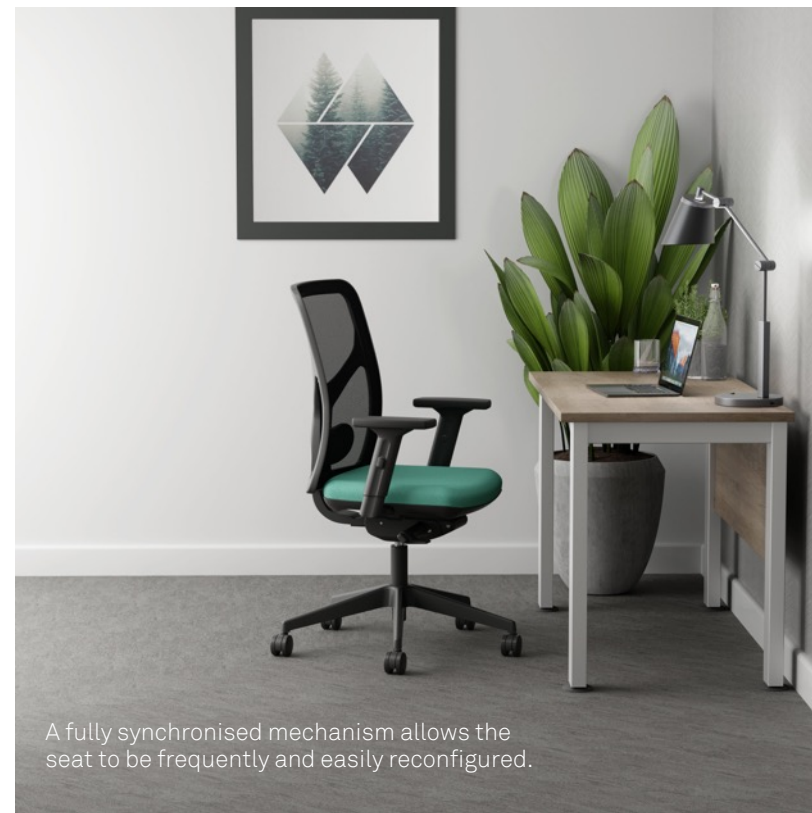

Fold Down Arms

£205

DELIVERY
COST OF
INDIVIDUAL CHAIR*
£20

PPM90HA

Height Adjustable Arms

£198

A fully synchronised mechanism allows the seat to be frequently and easily reconfigured.

FEATURES (*Selected Models Only)