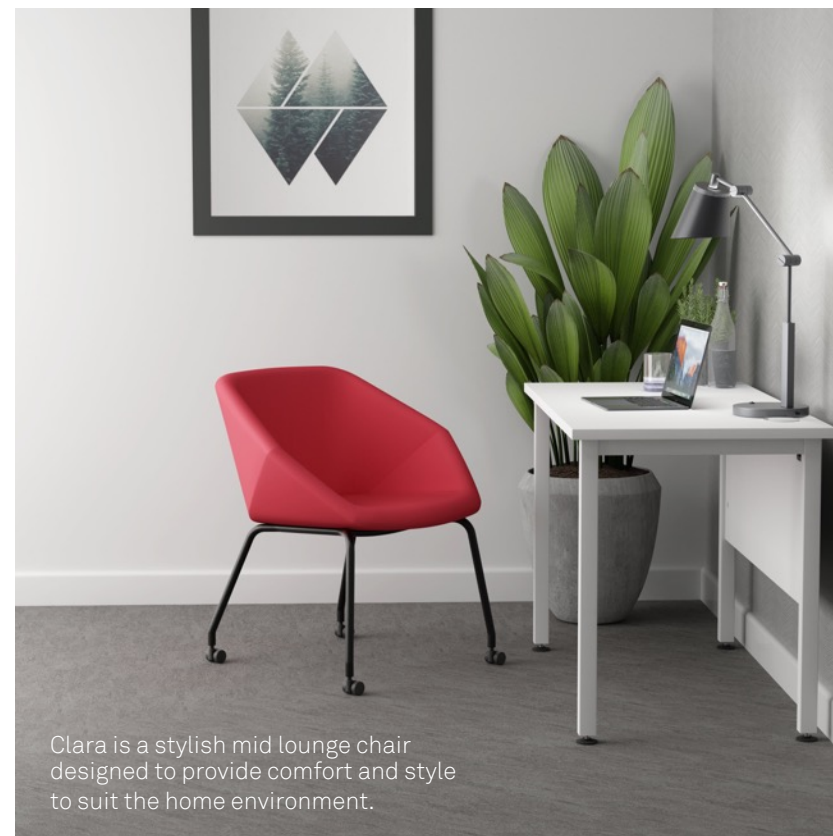

Clara is a stylish mid lounge chair designed to provide comfort and style to suit the home environment.

FEATURES (*Selected Models Only)

- Moulded Foam Construction
- Fully Upholstered
- Tubular Steel Frame Finished in Black (Powder Coat)*
- Solid Beech 4 Leg Frame Finished in Oak*