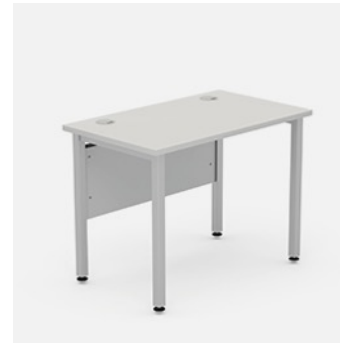

Oak

Panel End Finish

White

ASPEN 4 LEG

DELIVERY
COST OF
INDIVIDUAL DESK*
£25

Aspen 4 Leg offers a simple yet practical working solution. Giving a strong clean image in a crisp design which delivers stylish results.