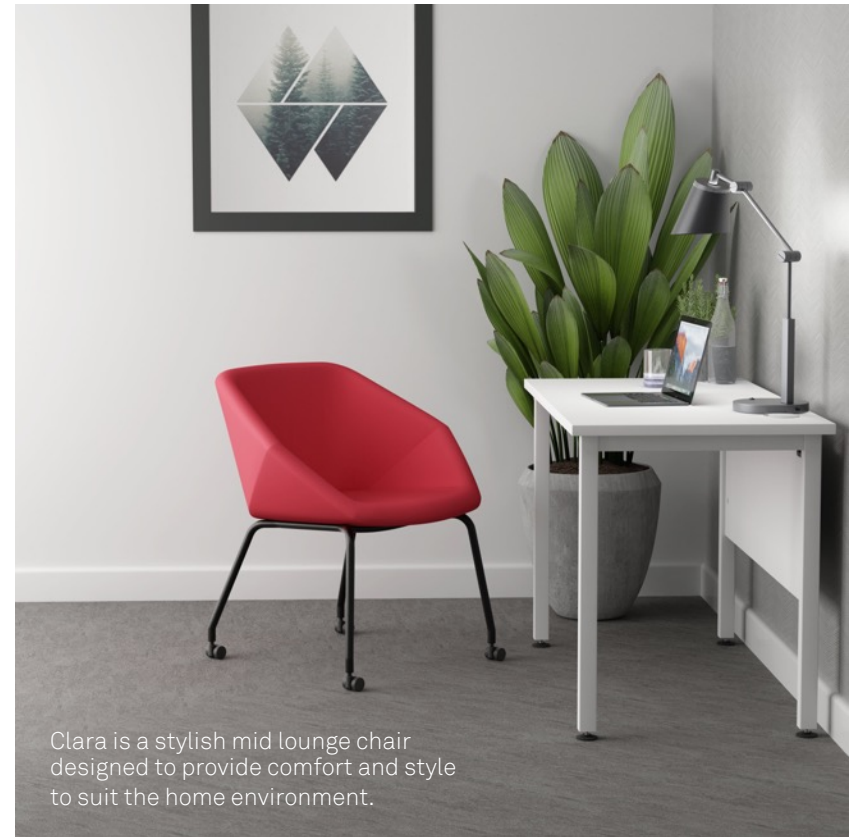

Clara is a stylish mid lounge chair designed to provide comfort and style to suit the home environment.

FEATURES (*Selected Models Only)

- Moulded Foam Construction
- Fully Upholstered
- Tubular Steel Frame Finished in Black (Powder Coat)*
- Solid Beech 4 Leg Frame Finished in Oak*