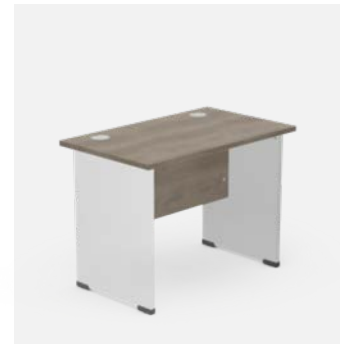

**96 HOUR HOME
DELIVERY**
* Mainland UK

ASPEN CANTILEVER FINISHES

MFC Finishes

Cantilever Frame Finish

ASPEN PANEL END

DELIVERY
COST OF
INDIVIDUAL DESK*
£25

ASPEU10

Aspen Panel End
1000mm W x 600mm D x 730mm H
£122