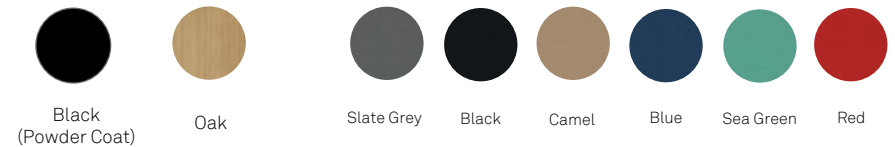

CLARA FINISHES

Metal Frame Wood Frame

Homeworking Fabrics 1