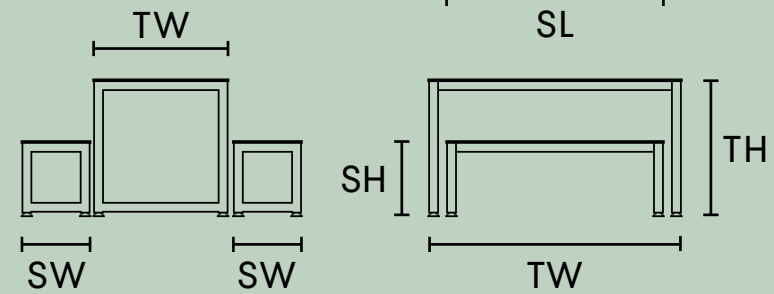

Table Product Code: DAT12  
Seat Product Code: DAB10

TL Table Length 1200mm  
SW Seat Length 1000mm  
TW Table Width 750mm  
SW Seat Width 380mm  
TH Table Height 750mm  
SH Seat Height 450mm

Table Product Code: DAT14  
Seat Product Code: DAB12

TL Table Length 1400mm  
SW Seat Length 1200mm  
TW Table Width 750mm  
SW Seat Width 380mm  
TH Table Height 750mm  
SH Seat Height 450mm

Table Product Code: DAT16  
Seat Product Code: DAB14

TL Table Length 1600mm  
SW Seat Length 1400mm  
TW Table Width 750mm  
SW Seat Width 380mm  
TH Table Height 750mm  
SH Seat Height 450mm

Table Product Code: DAT18  
Seat Product Code: DAB16

TL Table Length 1800mm  
SW Seat Length 1600mm  
TW Table Width 750mm  
SW Seat Width 380mm  
TH Table Height 750mm  
SH Seat Height 450mm

Table Product Code: DAT20  
Seat Product Code: DAB18

TL Table Length 2000mm  
SW Seat Length 1800mm  
TW Table Width 750mm  
SW Seat Width 380mm  
TH Table Height 750mm  
SH Seat Height 450mm

Table Product Code: DAT22  
Seat Product Code: DAB20

TL Table Length 2200mm  
SW Seat Length 2000mm  
TW Table Width 750mm  
SW Seat Width 380mm  
TH Table Height 750mm  
SH Seat Height 450mm