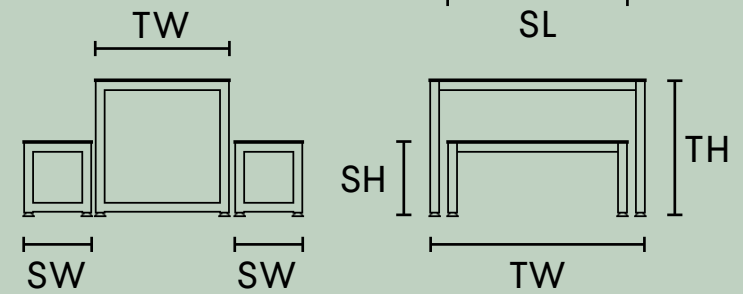

# Alfresco Dimensions

Dimensions of the standard Alfresco outdoor dining tables and seats

Table Product Code: DAT10  
Seat Product Code: DAB8

TL Table Length 1000mm  
SW Seat Length 800mm  
TW Table Width 750mm  
SW Seat Width 380mm  
TH Table Height 750mm  
SH Seat Height 450mm

Table Product Code: DAT12  
Seat Product Code: DAB10

TL Table Length 1200mm  
SW Seat Length 1000mm  
TW Table Width 750mm  
SW Seat Width 380mm  
TH Table Height 750mm  
SH Seat Height 450mm

Table Product Code: DAT14  
Seat Product Code: DAB12

TL Table Length 1400mm  
SW Seat Length 1200mm  
TW Table Width 750mm  
SW Seat Width 380mm  
TH Table Height 750mm  
SH Seat Height 450mm

Table Product Code: DAT16  
Seat Product Code: DAB14

TL Table Length 1600mm  
SW Seat Length 1400mm  
TW Table Width 750mm  
SW Seat Width 380mm  
TH Table Height 750mm  
SH Seat Height 450mm

Table Product Code: DAT18  
Seat Product Code: DAB16

TL Table Length 1800mm  
SW Seat Length 1600mm  
TW Table Width 750mm  
SW Seat Width 380mm  
TH Table Height 750mm  
SH Seat Height 450mm

Table Product Code: DAT20  
Seat Product Code: DAB18