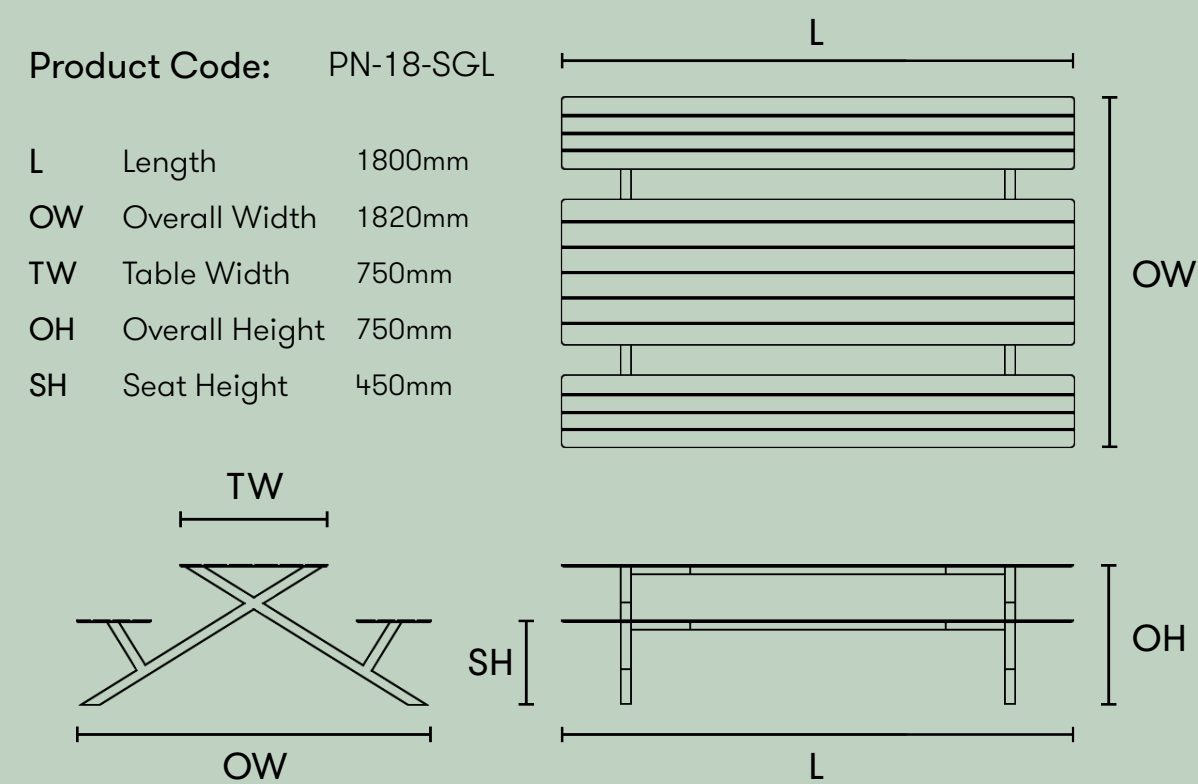

Picnic Dimensions

Dimensions of the standard Picnic outdoor dining tables and seats