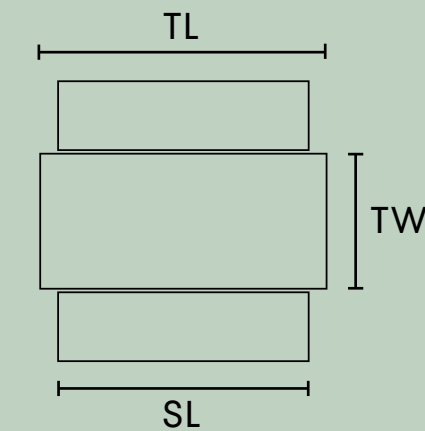

Table Product Code: DAT12  
Seat Product Code: DAB10

TL Table Length 1200mm  
SW Seat Length 1000mm  
TW Table Width 750mm  
SW Seat Width 380mm  
TH Table Height 750mm  
SH Seat Height 450mm

Table Product Code: DAT14  
Seat Product Code: DAB12

TL Table Length 1400mm  
SW Seat Length 1200mm  
TW Table Width 750mm  
SW Seat Width 380mm  
TH Table Height 750mm  
SH Seat Height 450mm

Table Product Code: DAT16  
Seat Product Code: DAB14

TL Table Length 1600mm  
SW Seat Length 1400mm  
TW Table Width 750mm  
SW Seat Width 380mm  
TH Table Height 750mm  
SH Seat Height 450mm

Table Product Code: DAT18  
Seat Product Code: DAB16

TL Table Length 1800mm  
SW Seat Length 1600mm  
TW Table Width 750mm  
SW Seat Width 380mm  
TH Table Height 750mm  
SH Seat Height 450mm

Table Product Code: DAT20  
Seat Product Code: DAB18

TL Table Length 2000mm  
SW Seat Length 1800mm  
TW Table Width 750mm  
SW Seat Width 380mm  
TH Table Height 750mm  
SH Seat Height 450mm

Table Product Code: DAT22  
Seat Product Code: DAB20

TL Table Length 2200mm  
SW Seat Length 2000mm  
TW Table Width 750mm  
SW Seat Width 380mm  
TH Table Height 750mm  
SH Seat Height 450mm