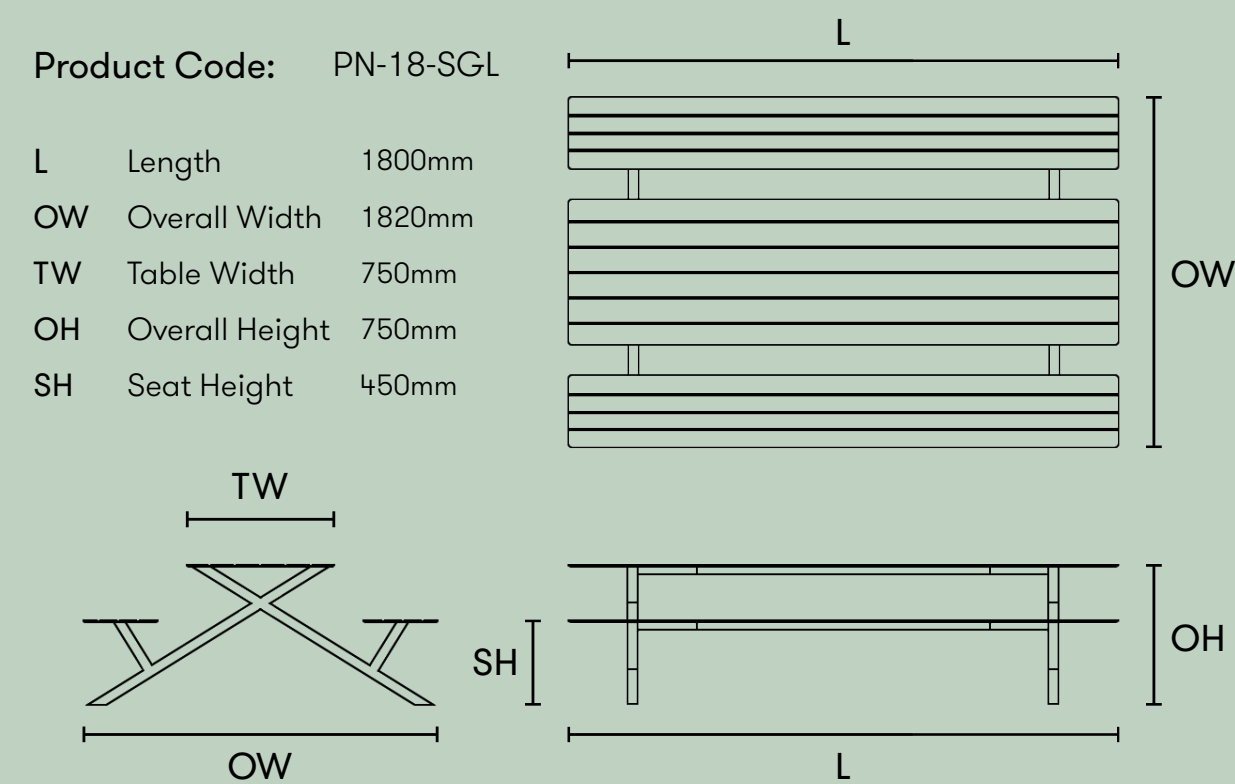

Picnic Dimensions

Dimensions of the standard Picnic outdoor dining tables and seats