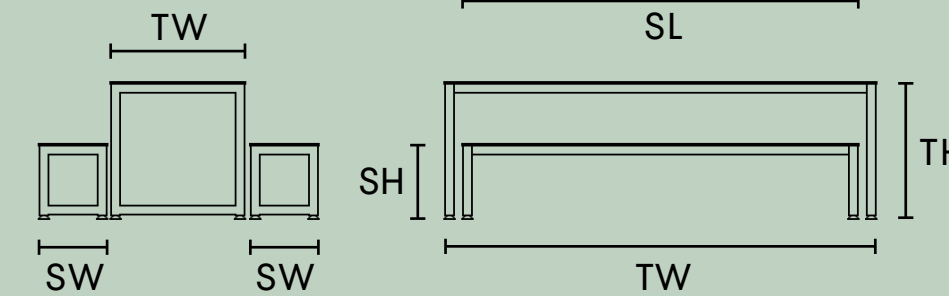

TL Table Length 2000mm  
SW Seat Length 1800mm  
TW Table Width 750mm  
SW Seat Width 380mm  
TH Table Height 750mm  
SH Seat Height 450mm

Table Product Code: DAT22  
Seat Product Code: DAB20

TL Table Length 2200mm  
SW Seat Length 2000mm  
TW Table Width 750mm  
SW Seat Width 380mm  
TH Table Height 750mm  
SH Seat Height 450mm

Table Product Code: DAT24  
Seat Product Code: DAB22

TL Table Length 2400mm  
SW Seat Length 2200mm  
TW Table Width 750mm  
SW Seat Width 380mm  
TH Table Height 750mm  
SH Seat Height 450mm

Table Product Code: DAT26  
Seat Product Code: DAB24

TL Table Length 2600mm  
SW Seat Length 2400mm  
TW Table Width 750mm  
SW Seat Width 380mm  
TH Table Height 750mm  
SH Seat Height 450mm

Table Product Code: DAT28  
Seat Product Code: DAB26

TL Table Length 2800mm  
SW Seat Length 2600mm  
TW Table Width 750mm  
SW Seat Width 380mm  
TH Table Height 750mm  
SH Seat Height 450mm

Table Product Code: DAT30  
Seat Product Code: DAB28

TL Table Length 3000mm  
SW Seat Length 2800mm  
TW Table Width 750mm  
SW Seat Width 380mm  
TH Table Height 750mm  
SH Seat Height 450mm