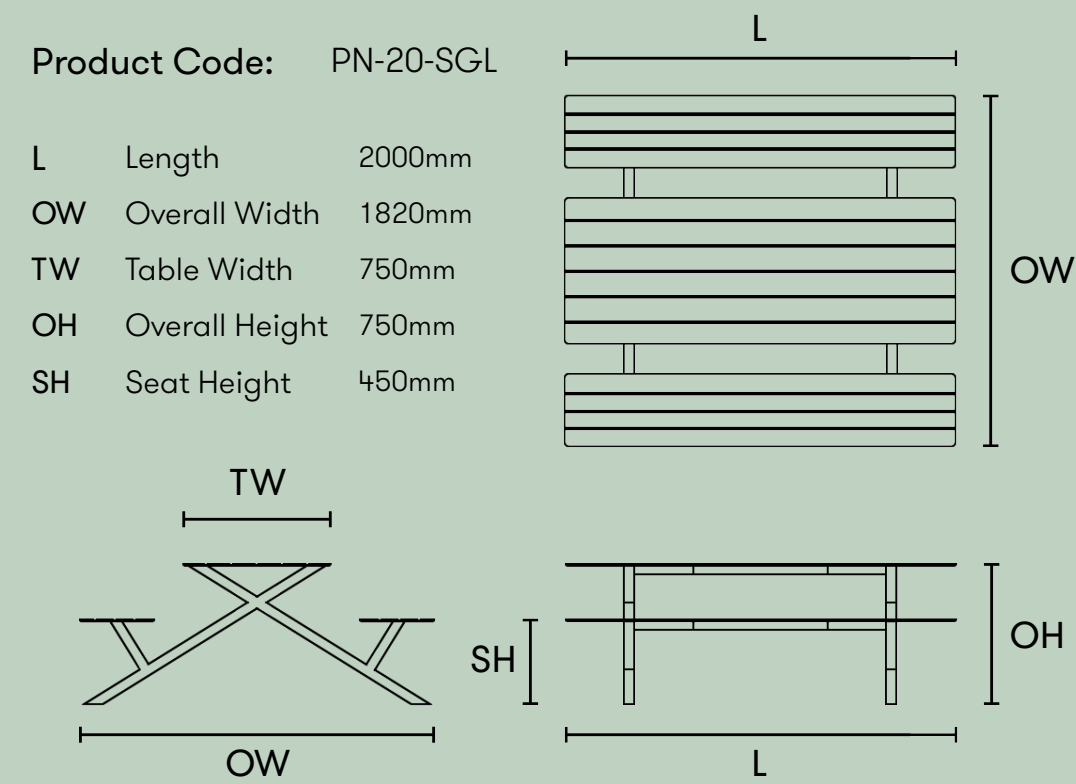

Picnic Dimensions

Dimensions of the standard Picnic outdoor dining tables and seats