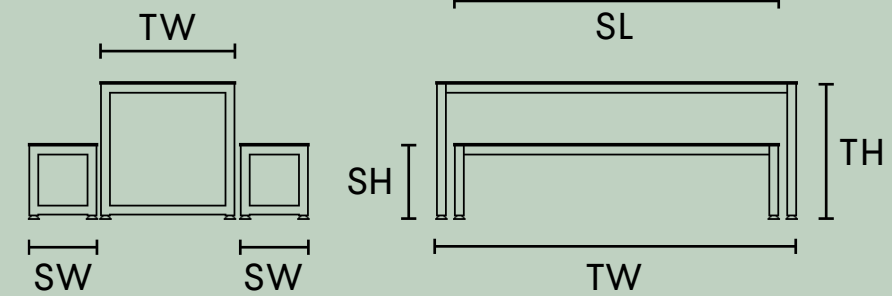

Table Product Code: DAT18  
Seat Product Code: DAB16

TL Table Length 1800mm  
SW Seat Length 1600mm  
TW Table Width 750mm  
SW Seat Width 380mm  
TH Table Height 750mm  
SH Seat Height 450mm

Table Product Code: DAT20  
Seat Product Code: DAB18

TL Table Length 2000mm  
SW Seat Length 1800mm  
TW Table Width 750mm  
SW Seat Width 380mm  
TH Table Height 750mm  
SH Seat Height 450mm

Table Product Code: DAT22  
Seat Product Code: DAB20

TL Table Length 2200mm  
SW Seat Length 2000mm  
TW Table Width 750mm  
SW Seat Width 380mm  
TH Table Height 750mm  
SH Seat Height 450mm

Table Product Code: DAT24  
Seat Product Code: DAB22

TL Table Length 2400mm  
SW Seat Length 2200mm  
TW Table Width 750mm  
SW Seat Width 380mm  
TH Table Height 750mm  
SH Seat Height 450mm

Table Product Code: DAT26  
Seat Product Code: DAB24

TL Table Length 2600mm  
SW Seat Length 2400mm  
TW Table Width 750mm  
SW Seat Width 380mm  
TH Table Height 750mm  
SH Seat Height 450mm

Table Product Code: DAT28  
Seat Product Code: DAB26

TL Table Length 2800mm  
SW Seat Length 2600mm  
TW Table Width 750mm  
SW Seat Width 380mm  
TH Table Height 750mm  
SH Seat Height 450mm