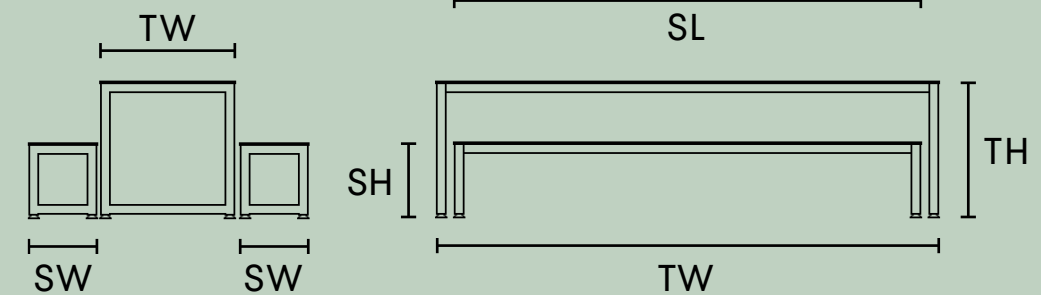

Table Product Code: DAT24  
Seat Product Code: DAB22

TL Table Length 2400mm  
SW Seat Length 2200mm  
TW Table Width 750mm  
SW Seat Width 380mm  
TH Table Height 750mm  
SH Seat Height 450mm

Table Product Code: DAT26  
Seat Product Code: DAB24

TL Table Length 2600mm  
SW Seat Length 2400mm  
TW Table Width 750mm  
SW Seat Width 380mm  
TH Table Height 750mm  
SH Seat Height 450mm

Table Product Code: DAT28  
Seat Product Code: DAB26

TL Table Length 2800mm  
SW Seat Length 2600mm  
TW Table Width 750mm  
SW Seat Width 380mm  
TH Table Height 750mm  
SH Seat Height 450mm

Table Product Code: DAT30  
Seat Product Code: DAB28

TL Table Length 3000mm  
SW Seat Length 2800mm  
TW Table Width 750mm  
SW Seat Width 380mm  
TH Table Height 750mm  
SH Seat Height 450mm