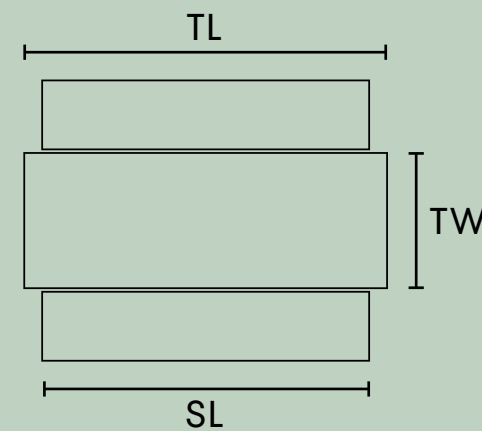

Table Product Code: DAT18  
Seat Product Code: DAB16

TL Table Length 1800mm  
SW Seat Length 1600mm  
TW Table Width 750mm  
SW Seat Width 380mm  
TH Table Height 750mm  
SH Seat Height 450mm

Table Product Code: DAT20  
Seat Product Code: DAB18

TL Table Length 2000mm  
SW Seat Length 1800mm  
TW Table Width 750mm  
SW Seat Width 380mm  
TH Table Height 750mm  
SH Seat Height 450mm

Table Product Code: DAT22  
Seat Product Code: DAB20

TL Table Length 2200mm  
SW Seat Length 2000mm  
TW Table Width 750mm  
SW Seat Width 380mm  
TH Table Height 750mm  
SH Seat Height 450mm

Table Product Code: DAT24  
Seat Product Code: DAB22

TL Table Length 2400mm  
SW Seat Length 2200mm  
TW Table Width 750mm  
SW Seat Width 380mm  
TH Table Height 750mm  
SH Seat Height 450mm

Table Product Code: DAT26  
Seat Product Code: DAB24

TL Table Length 2600mm  
SW Seat Length 2400mm  
TW Table Width 750mm  
SW Seat Width 380mm  
TH Table Height 750mm  
SH Seat Height 450mm

Table Product Code: DAT28  
Seat Product Code: DAB26

TL Table Length 2800mm  
SW Seat Length 2600mm  
TW Table Width 750mm  
SW Seat Width 380mm  
TH Table Height 750mm  
SH Seat Height 450mm