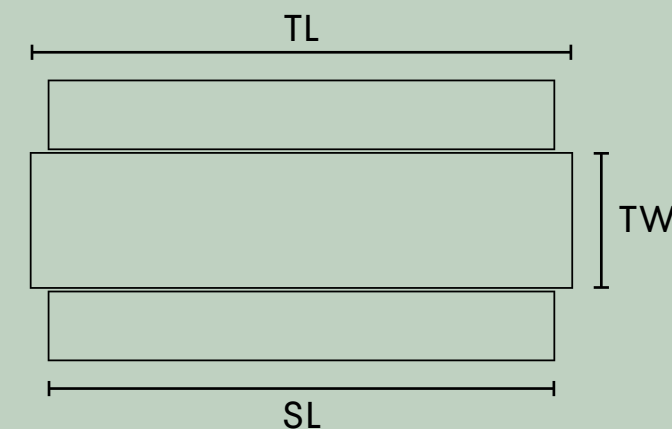

Table Product Code: DAT24  
Seat Product Code: DAB22

TL Table Length 2400mm  
SW Seat Length 2200mm  
TW Table Width 750mm  
SW Seat Width 380mm  
TH Table Height 750mm  
SH Seat Height 450mm

Table Product Code: DAT26  
Seat Product Code: DAB24

TL Table Length 2600mm  
SW Seat Length 2400mm  
TW Table Width 750mm  
SW Seat Width 380mm  
TH Table Height 750mm  
SH Seat Height 450mm

Table Product Code: DAT28  
Seat Product Code: DAB26

TL Table Length 2800mm  
SW Seat Length 2600mm  
TW Table Width 750mm  
SW Seat Width 380mm  
TH Table Height 750mm  
SH Seat Height 450mm

Table Product Code: DAT30  
Seat Product Code: DAB28

TL Table Length 3000mm  
SW Seat Length 2800mm  
TW Table Width 750mm  
SW Seat Width 380mm  
TH Table Height 750mm  
SH Seat Height 450mm