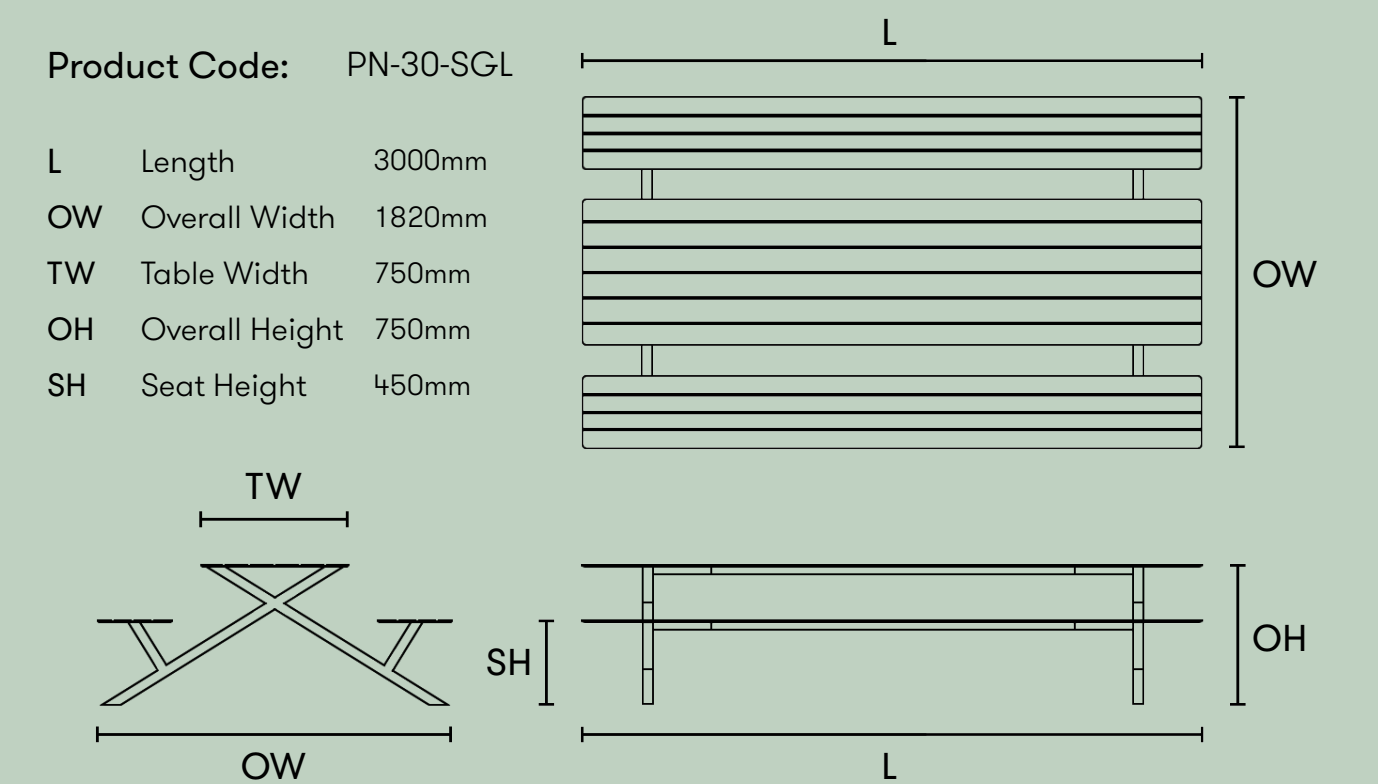

Picnic Dimensions

Dimensions of the standard Picnic outdoor dining tables and seats