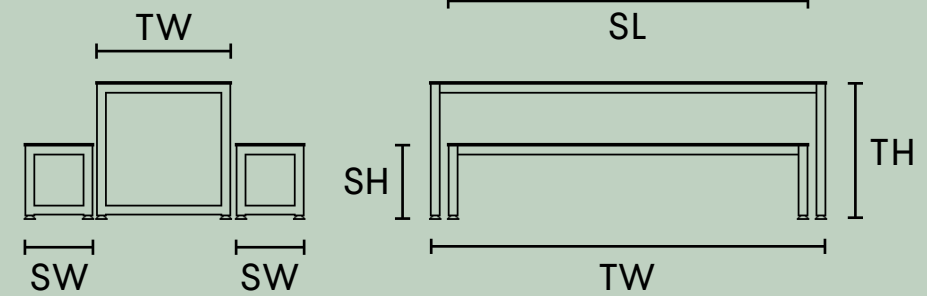

Table Product Code: DAT18  
Seat Product Code: DAB16

TL Table Length 1800mm  
SW Seat Length 1600mm  
TW Table Width 750mm  
SW Seat Width 380mm  
TH Table Height 750mm  
SH Seat Height 450mm

Table Product Code: DAT20  
Seat Product Code: DAB18

TL Table Length 2000mm  
SW Seat Length 1800mm  
TW Table Width 750mm  
SW Seat Width 380mm  
TH Table Height 750mm  
SH Seat Height 450mm

Table Product Code: DAT22  
Seat Product Code: DAB20

TL Table Length 2200mm  
SW Seat Length 2000mm  
TW Table Width 750mm  
SW Seat Width 380mm  
TH Table Height 750mm  
SH Seat Height 450mm

Table Product Code: DAT24  
Seat Product Code: DAB22

TL Table Length 2400mm  
SW Seat Length 2200mm  
TW Table Width 750mm  
SW Seat Width 380mm  
TH Table Height 750mm  
SH Seat Height 450mm

Table Product Code: DAT26  
Seat Product Code: DAB24

TL Table Length 2600mm  
SW Seat Length 2400mm  
TW Table Width 750mm  
SW Seat Width 380mm  
TH Table Height 750mm  
SH Seat Height 450mm

Table Product Code: DAT28  
Seat Product Code: DAB26

TL Table Length 2800mm  
SW Seat Length 2600mm  
TW Table Width 750mm  
SW Seat Width 380mm  
TH Table Height 750mm  
SH Seat Height 450mm