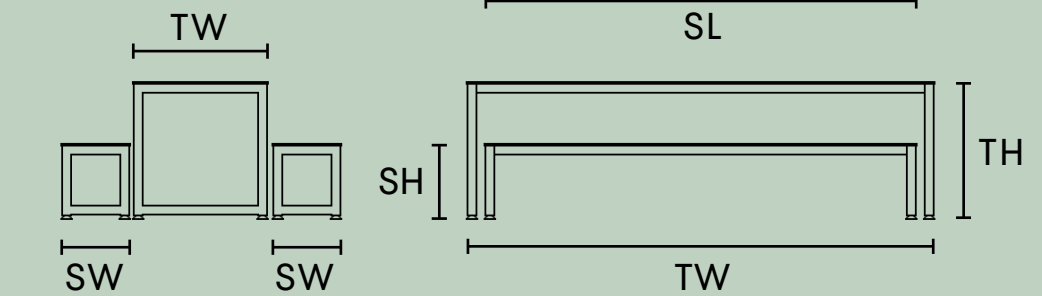

Table Product Code: DAT24  
Seat Product Code: DAB22

TL Table Length 2400mm  
SW Seat Length 2200mm  
TW Table Width 750mm  
SW Seat Width 380mm  
TH Table Height 750mm  
SH Seat Height 450mm

Table Product Code: DAT26  
Seat Product Code: DAB24

TL Table Length 2600mm  
SW Seat Length 2400mm  
TW Table Width 750mm  
SW Seat Width 380mm  
TH Table Height 750mm  
SH Seat Height 450mm

Table Product Code: DAT28  
Seat Product Code: DAB26

TL Table Length 2800mm  
SW Seat Length 2600mm  
TW Table Width 750mm  
SW Seat Width 380mm  
TH Table Height 750mm  
SH Seat Height 450mm

Table Product Code: DAT30  
Seat Product Code: DAB28

TL Table Length 3000mm  
SW Seat Length 2800mm  
TW Table Width 750mm  
SW Seat Width 380mm  
TH Table Height 750mm  
SH Seat Height 450mm