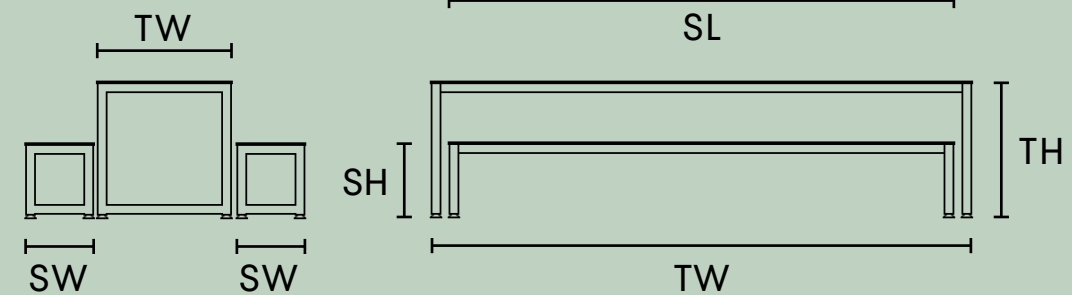

Table Product Code: DAT24  
Seat Product Code: DAB22

TL Table Length 2400mm  
SW Seat Length 2200mm  
TW Table Width 750mm  
SW Seat Width 380mm  
TH Table Height 750mm  
SH Seat Height 450mm

Table Product Code: DAT26  
Seat Product Code: DAB24

TL Table Length 2600mm  
SW Seat Length 2400mm  
TW Table Width 750mm  
SW Seat Width 380mm  
TH Table Height 750mm  
SH Seat Height 450mm

Table Product Code: DAT28  
Seat Product Code: DAB26

TL Table Length 2800mm  
SW Seat Length 2600mm  
TW Table Width 750mm  
SW Seat Width 380mm  
TH Table Height 750mm  
SH Seat Height 450mm

Table Product Code: DAT30  
Seat Product Code: DAB28

TL Table Length 3000mm  
SW Seat Length 2800mm  
TW Table Width 750mm  
SW Seat Width 380mm  
TH Table Height 750mm  
SH Seat Height 450mm