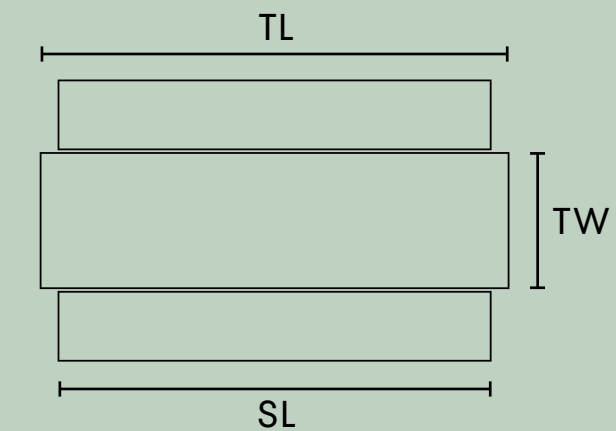

Table Product Code: DAT24  
Seat Product Code: DAB22

TL Table Length 2400mm  
SW Seat Length 2200mm  
TW Table Width 750mm  
SW Seat Width 380mm  
TH Table Height 750mm  
SH Seat Height 450mm

Table Product Code: DAT26  
Seat Product Code: DAB24

TL Table Length 2600mm  
SW Seat Length 2400mm  
TW Table Width 750mm  
SW Seat Width 380mm  
TH Table Height 750mm  
SH Seat Height 450mm

Table Product Code: DAT28  
Seat Product Code: DAB26

TL Table Length 2800mm  
SW Seat Length 2600mm  
TW Table Width 750mm  
SW Seat Width 380mm  
TH Table Height 750mm  
SH Seat Height 450mm

Table Product Code: DAT30  
Seat Product Code: DAB28

TL Table Length 3000mm  
SW Seat Length 2800mm  
TW Table Width 750mm  
SW Seat Width 380mm  
TH Table Height 750mm  
SH Seat Height 450mm