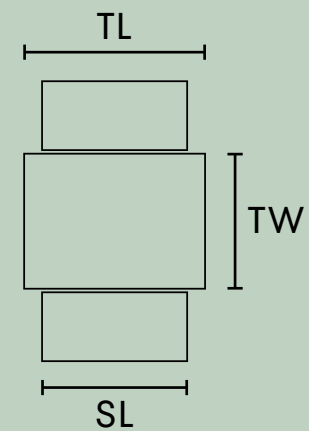

# Alfresco Dimensions

Dimensions of the standard Alfresco outdoor dining tables and seats

Table Product Code: DAT10  
Seat Product Code: DAB8

TL Table Length 1000mm  
SW Seat Length 800mm  
TW Table Width 750mm  
SW Seat Width 380mm  
TH Table Height 750mm  
SH Seat Height 450mm

Table Product Code: DAT12  
Seat Product Code: DAB10

TL Table Length 1200mm  
SW Seat Length 1000mm  
TW Table Width 750mm  
SW Seat Width 380mm  
TH Table Height 750mm  
SH Seat Height 450mm

Table Product Code: DAT14  
Seat Product Code: DAB12

TL Table Length 1400mm  
SW Seat Length 1200mm  
TW Table Width 750mm  
SW Seat Width 380mm  
TH Table Height 750mm  
SH Seat Height 450mm

Table Product Code: DAT16  
Seat Product Code: DAB14

TL Table Length 1600mm  
SW Seat Length 1400mm  
TW Table Width 750mm  
SW Seat Width 380mm  
TH Table Height 750mm  
SH Seat Height 450mm

Table Product Code: DAT18  
Seat Product Code: DAB16

TL Table Length 1800mm  
SW Seat Length 1600mm  
TW Table Width 750mm  
SW Seat Width 380mm  
TH Table Height 750mm  
SH Seat Height 450mm

Table Product Code: DAT20  
Seat Product Code: DAB18