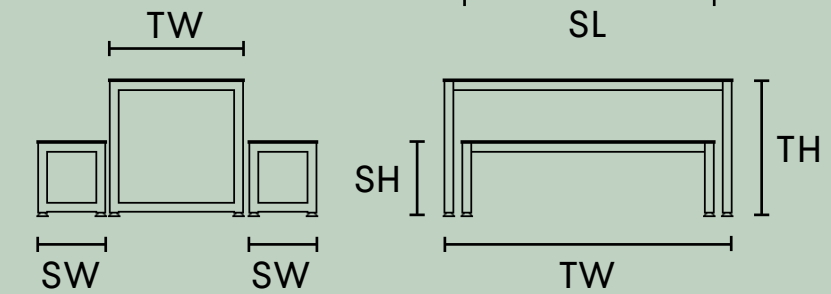

Table Product Code: DAT12  
Seat Product Code: DAB10

TL Table Length 1200mm  
SW Seat Length 1000mm  
TW Table Width 750mm  
SW Seat Width 380mm  
TH Table Height 750mm  
SH Seat Height 450mm

Table Product Code: DAT14  
Seat Product Code: DAB12

TL Table Length 1400mm  
SW Seat Length 1200mm  
TW Table Width 750mm  
SW Seat Width 380mm  
TH Table Height 750mm  
SH Seat Height 450mm

Table Product Code: DAT16  
Seat Product Code: DAB14

TL Table Length 1600mm  
SW Seat Length 1400mm  
TW Table Width 750mm  
SW Seat Width 380mm  
TH Table Height 750mm  
SH Seat Height 450mm

Table Product Code: DAT18  
Seat Product Code: DAB16

TL Table Length 1800mm  
SW Seat Length 1600mm  
TW Table Width 750mm  
SW Seat Width 380mm  
TH Table Height 750mm  
SH Seat Height 450mm

Table Product Code: DAT20  
Seat Product Code: DAB18

TL Table Length 2000mm  
SW Seat Length 1800mm  
TW Table Width 750mm  
SW Seat Width 380mm  
TH Table Height 750mm  
SH Seat Height 450mm

Table Product Code: DAT22  
Seat Product Code: DAB20

TL Table Length 2200mm  
SW Seat Length 2000mm  
TW Table Width 750mm  
SW Seat Width 380mm  
TH Table Height 750mm  
SH Seat Height 450mm