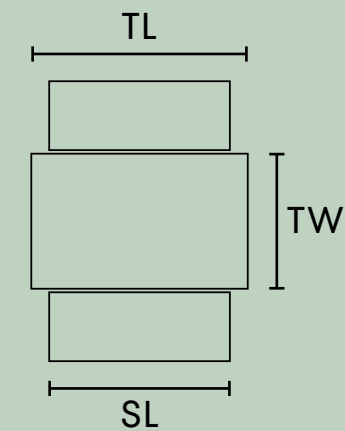

# Alfresco Dimensions

Dimensions of the standard Alfresco outdoor dining tables and seats

Table Product Code: DAT10  
Seat Product Code: DAB8

TL Table Length 1000mm  
SW Seat Length 800mm  
TW Table Width 750mm  
SW Seat Width 380mm  
TH Table Height 750mm  
SH Seat Height 450mm

Table Product Code: DAT12  
Seat Product Code: DAB10

TL Table Length 1200mm  
SW Seat Length 1000mm  
TW Table Width 750mm  
SW Seat Width 380mm  
TH Table Height 750mm  
SH Seat Height 450mm

Table Product Code: DAT14  
Seat Product Code: DAB12

TL Table Length 1400mm  
SW Seat Length 1200mm  
TW Table Width 750mm  
SW Seat Width 380mm  
TH Table Height 750mm  
SH Seat Height 450mm

Table Product Code: DAT16  
Seat Product Code: DAB14

TL Table Length 1600mm  
SW Seat Length 1400mm  
TW Table Width 750mm  
SW Seat Width 380mm  
TH Table Height 750mm  
SH Seat Height 450mm

Table Product Code: DAT18  
Seat Product Code: DAB16

TL Table Length 1800mm  
SW Seat Length 1600mm  
TW Table Width 750mm  
SW Seat Width 380mm  
TH Table Height 750mm  
SH Seat Height 450mm

Table Product Code: DAT20  
Seat Product Code: DAB18