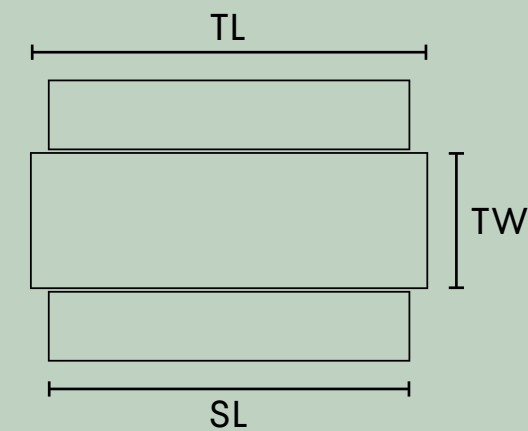

Table Product Code: DAT18  
Seat Product Code: DAB16

TL Table Length 1800mm  
SW Seat Length 1600mm  
TW Table Width 750mm  
SW Seat Width 380mm  
TH Table Height 750mm  
SH Seat Height 450mm

Table Product Code: DAT20  
Seat Product Code: DAB18

TL Table Length 2000mm  
SW Seat Length 1800mm  
TW Table Width 750mm  
SW Seat Width 380mm  
TH Table Height 750mm  
SH Seat Height 450mm

Table Product Code: DAT22  
Seat Product Code: DAB20

TL Table Length 2200mm  
SW Seat Length 2000mm  
TW Table Width 750mm  
SW Seat Width 380mm  
TH Table Height 750mm  
SH Seat Height 450mm

Table Product Code: DAT24  
Seat Product Code: DAB22

TL Table Length 2400mm  
SW Seat Length 2200mm  
TW Table Width 750mm  
SW Seat Width 380mm  
TH Table Height 750mm  
SH Seat Height 450mm

Table Product Code: DAT26  
Seat Product Code: DAB24

TL Table Length 2600mm  
SW Seat Length 2400mm  
TW Table Width 750mm  
SW Seat Width 380mm  
TH Table Height 750mm  
SH Seat Height 450mm

Table Product Code: DAT28  
Seat Product Code: DAB26

TL Table Length 2800mm  
SW Seat Length 2600mm  
TW Table Width 750mm  
SW Seat Width 380mm  
TH Table Height 750mm  
SH Seat Height 450mm