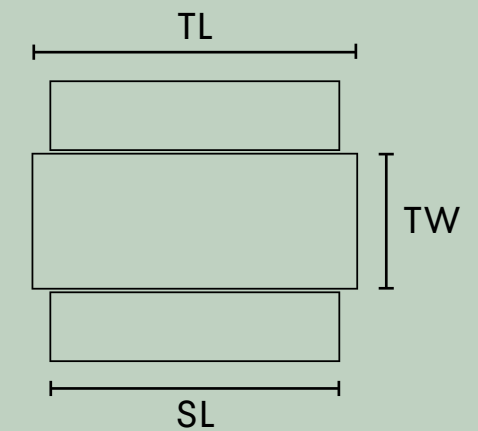

TL Table Length 1400mm  
SW Seat Length 1200mm  
TW Table Width 750mm  
SW Seat Width 380mm  
TH Table Height 750mm  
SH Seat Height 450mm

Table Product Code: DAT16  
Seat Product Code: DAB14

TL Table Length 1600mm  
SW Seat Length 1400mm  
TW Table Width 750mm  
SW Seat Width 380mm  
TH Table Height 750mm  
SH Seat Height 450mm

Table Product Code: DAT18  
Seat Product Code: DAB16

TL Table Length 1800mm  
SW Seat Length 1600mm  
TW Table Width 750mm  
SW Seat Width 380mm  
TH Table Height 750mm  
SH Seat Height 450mm

Table Product Code: DAT20  
Seat Product Code: DAB18

TL Table Length 2000mm  
SW Seat Length 1800mm  
TW Table Width 750mm  
SW Seat Width 380mm  
TH Table Height 750mm  
SH Seat Height 450mm

Table Product Code: DAT22  
Seat Product Code: DAB20

TL Table Length 2200mm  
SW Seat Length 2000mm  
TW Table Width 750mm  
SW Seat Width 380mm  
TH Table Height 750mm  
SH Seat Height 450mm

Table Product Code: DAT24  
Seat Product Code: DAB22

TL Table Length 2400mm  
SW Seat Length 2200mm  
TW Table Width 750mm  
SW Seat Width 380mm  
TH Table Height 750mm  
SH Seat Height 450mm

Table Product Code: DAT26  
Seat Product Code: DAB24