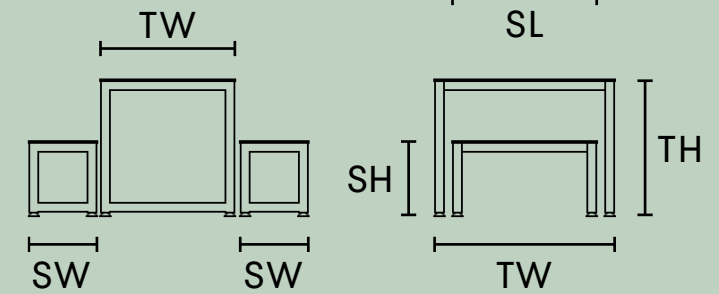

# Alfresco Dimensions

Dimensions of the standard Alfresco outdoor dining tables and seats

Table Product Code: DAT10  
Seat Product Code: DAB8

TL Table Length 1000mm  
SW Seat Length 800mm  
TW Table Width 750mm  
SW Seat Width 380mm  
TH Table Height 750mm  
SH Seat Height 450mm

Table Product Code: DAT12  
Seat Product Code: DAB10

TL Table Length 1200mm  
SW Seat Length 1000mm  
TW Table Width 750mm  
SW Seat Width 380mm  
TH Table Height 750mm  
SH Seat Height 450mm

Table Product Code: DAT14  
Seat Product Code: DAB12

TL Table Length 1400mm  
SW Seat Length 1200mm  
TW Table Width 750mm  
SW Seat Width 380mm  
TH Table Height 750mm  
SH Seat Height 450mm

Table Product Code: DAT16  
Seat Product Code: DAB14

TL Table Length 1600mm  
SW Seat Length 1400mm  
TW Table Width 750mm  
SW Seat Width 380mm  
TH Table Height 750mm  
SH Seat Height 450mm

Table Product Code: DAT18  
Seat Product Code: DAB16

TL Table Length 1800mm  
SW Seat Length 1600mm  
TW Table Width 750mm  
SW Seat Width 380mm  
TH Table Height 750mm  
SH Seat Height 450mm

Table Product Code: DAT20  
Seat Product Code: DAB18