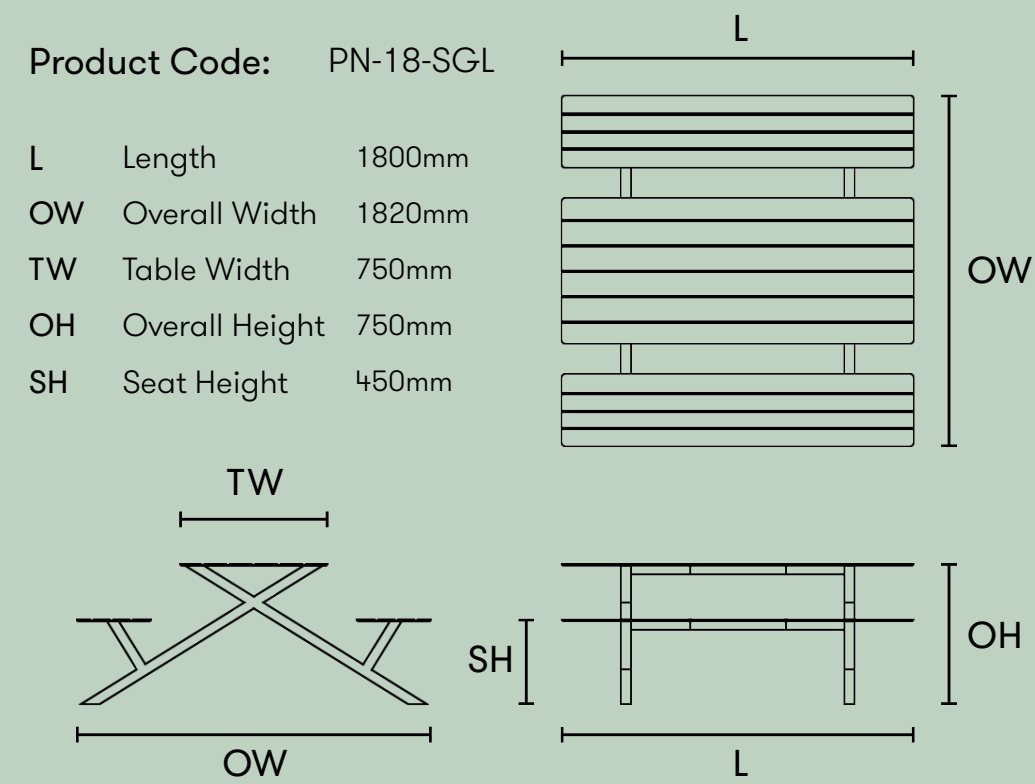

Picnic Dimensions

Dimensions of the standard Picnic outdoor dining tables and seats