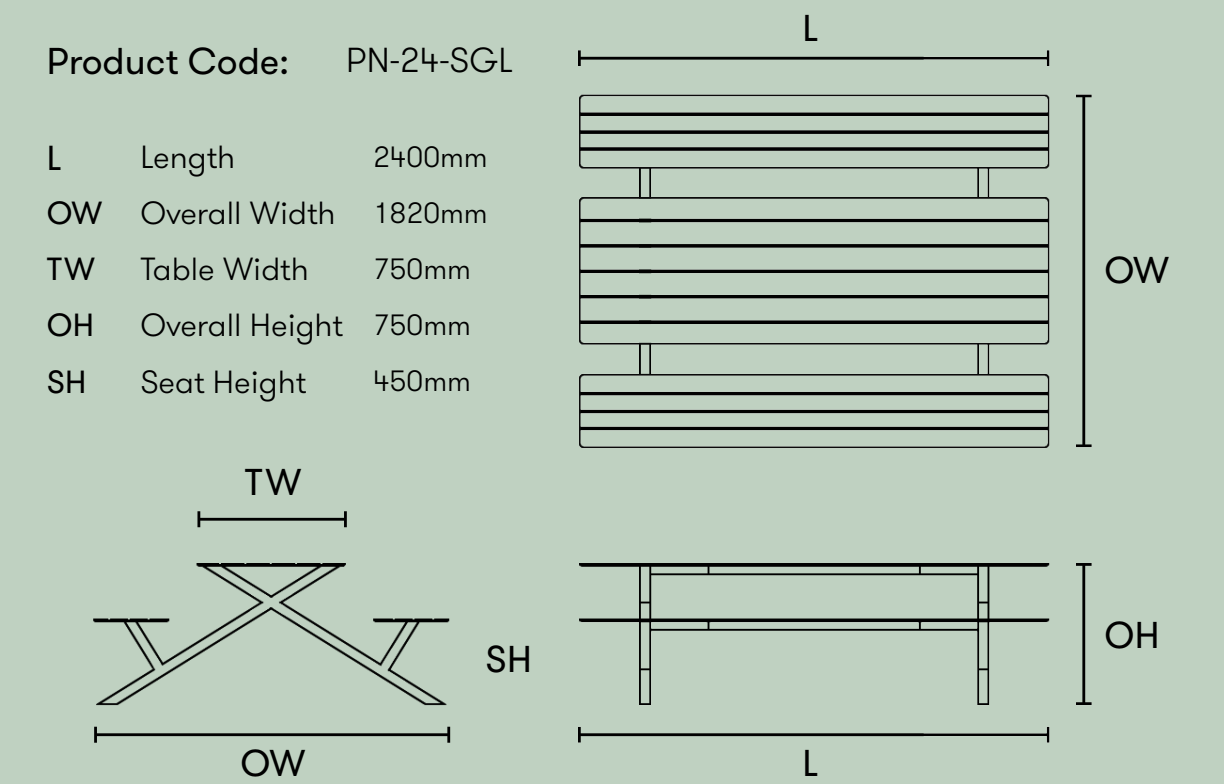

Picnic Dimensions

Dimensions of the standard Picnic outdoor dining tables and seats