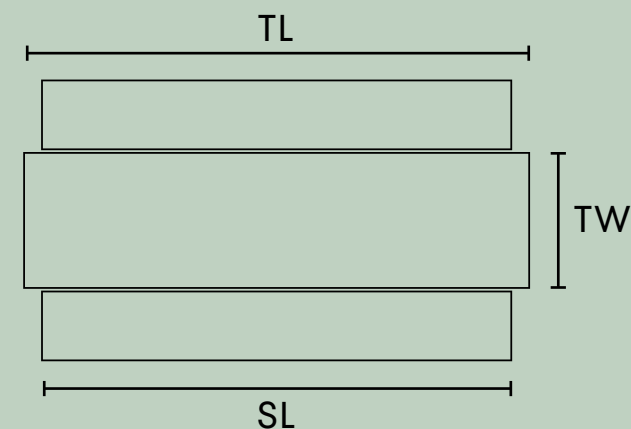

Table Product Code: DAT24  
Seat Product Code: DAB22

TL Table Length 2400mm  
SW Seat Length 2200mm  
TW Table Width 750mm  
SW Seat Width 380mm  
TH Table Height 750mm  
SH Seat Height 450mm

Table Product Code: DAT26  
Seat Product Code: DAB24

TL Table Length 2600mm  
SW Seat Length 2400mm  
TW Table Width 750mm  
SW Seat Width 380mm  
TH Table Height 750mm  
SH Seat Height 450mm

Table Product Code: DAT28  
Seat Product Code: DAB26

TL Table Length 2800mm  
SW Seat Length 2600mm  
TW Table Width 750mm  
SW Seat Width 380mm  
TH Table Height 750mm  
SH Seat Height 450mm

Table Product Code: DAT30  
Seat Product Code: DAB28

TL Table Length 3000mm  
SW Seat Length 2800mm  
TW Table Width 750mm  
SW Seat Width 380mm  
TH Table Height 750mm  
SH Seat Height 450mm