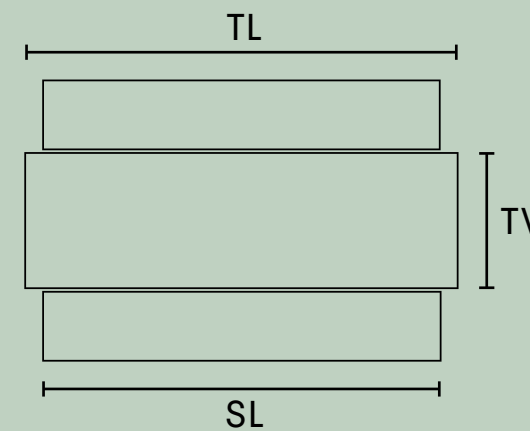

TL Table Length 2000mm  
SW Seat Length 1800mm  
TW Table Width 750mm  
SW Seat Width 380mm  
TH Table Height 750mm  
SH Seat Height 450mm

Table Product Code: DAT22  
Seat Product Code: DAB20

TL Table Length 2200mm  
SW Seat Length 2000mm  
TW Table Width 750mm  
SW Seat Width 380mm  
TH Table Height 750mm  
SH Seat Height 450mm

Table Product Code: DAT24  
Seat Product Code: DAB22

TL Table Length 2400mm  
SW Seat Length 2200mm  
TW Table Width 750mm  
SW Seat Width 380mm  
TH Table Height 750mm  
SH Seat Height 450mm

Table Product Code: DAT26  
Seat Product Code: DAB24

TL Table Length 2600mm  
SW Seat Length 2400mm  
TW Table Width 750mm  
SW Seat Width 380mm  
TH Table Height 750mm  
SH Seat Height 450mm

Table Product Code: DAT28  
Seat Product Code: DAB26

TL Table Length 2800mm  
SW Seat Length 2600mm  
TW Table Width 750mm  
SW Seat Width 380mm  
TH Table Height 750mm  
SH Seat Height 450mm

Table Product Code: DAT30  
Seat Product Code: DAB28

TL Table Length 3000mm  
SW Seat Length 2800mm  
TW Table Width 750mm  
SW Seat Width 380mm  
TH Table Height 750mm  
SH Seat Height 450mm