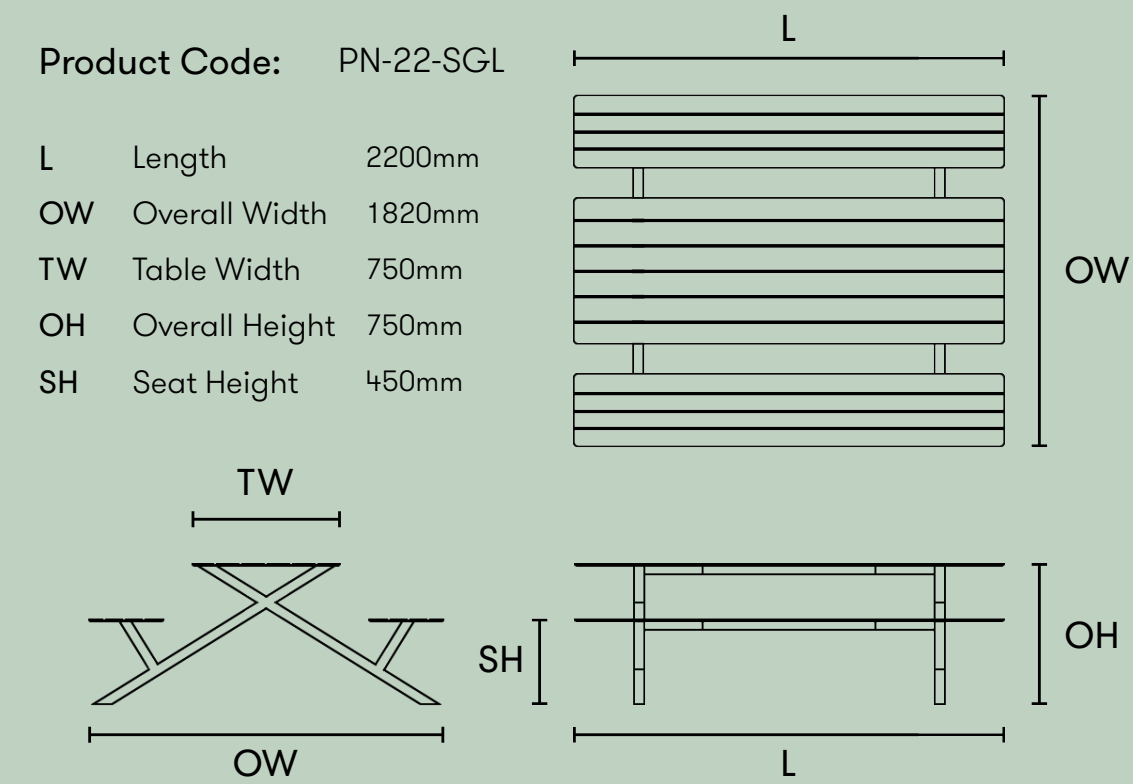

Picnic Dimensions

Dimensions of the standard Picnic outdoor dining tables and seats