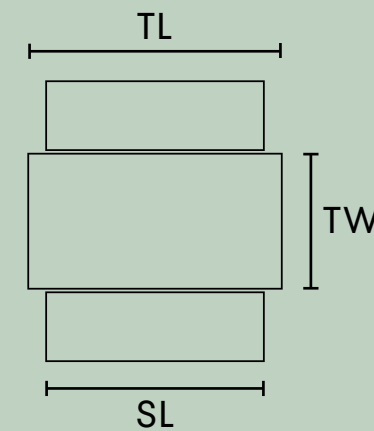

Table Product Code: DAT12  
Seat Product Code: DAB10

TL Table Length 1200mm  
SW Seat Length 1000mm  
TW Table Width 750mm  
SW Seat Width 380mm  
TH Table Height 750mm  
SH Seat Height 450mm

Table Product Code: DAT14  
Seat Product Code: DAB12

TL Table Length 1400mm  
SW Seat Length 1200mm  
TW Table Width 750mm  
SW Seat Width 380mm  
TH Table Height 750mm  
SH Seat Height 450mm

Table Product Code: DAT16  
Seat Product Code: DAB14

TL Table Length 1600mm  
SW Seat Length 1400mm  
TW Table Width 750mm  
SW Seat Width 380mm  
TH Table Height 750mm  
SH Seat Height 450mm

Table Product Code: DAT18  
Seat Product Code: DAB16

TL Table Length 1800mm  
SW Seat Length 1600mm  
TW Table Width 750mm  
SW Seat Width 380mm  
TH Table Height 750mm  
SH Seat Height 450mm

Table Product Code: DAT20  
Seat Product Code: DAB18

TL Table Length 2000mm  
SW Seat Length 1800mm  
TW Table Width 750mm  
SW Seat Width 380mm  
TH Table Height 750mm  
SH Seat Height 450mm

Table Product Code: DAT22  
Seat Product Code: DAB20

TL Table Length 2200mm  
SW Seat Length 2000mm  
TW Table Width 750mm  
SW Seat Width 380mm  
TH Table Height 750mm  
SH Seat Height 450mm