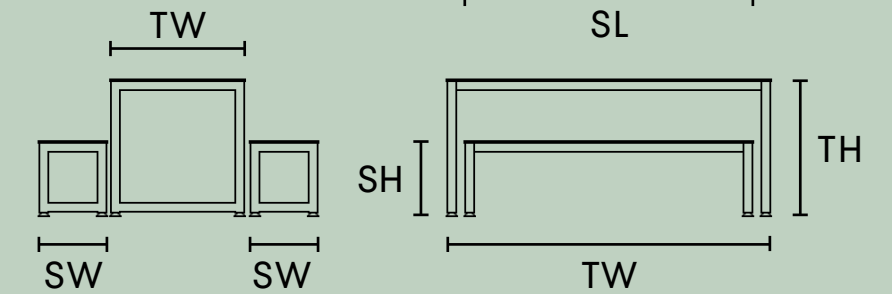

TL Table Length 1400mm  
SW Seat Length 1200mm  
TW Table Width 750mm  
SW Seat Width 380mm  
TH Table Height 750mm  
SH Seat Height 450mm

Table Product Code: DAT16  
Seat Product Code: DAB14

TL Table Length 1600mm  
SW Seat Length 1400mm  
TW Table Width 750mm  
SW Seat Width 380mm  
TH Table Height 750mm  
SH Seat Height 450mm

Table Product Code: DAT18  
Seat Product Code: DAB16

TL Table Length 1800mm  
SW Seat Length 1600mm  
TW Table Width 750mm  
SW Seat Width 380mm  
TH Table Height 750mm  
SH Seat Height 450mm

Table Product Code: DAT20  
Seat Product Code: DAB18

TL Table Length 2000mm  
SW Seat Length 1800mm  
TW Table Width 750mm  
SW Seat Width 380mm  
TH Table Height 750mm  
SH Seat Height 450mm

Table Product Code: DAT22  
Seat Product Code: DAB20

TL Table Length 2200mm  
SW Seat Length 2000mm  
TW Table Width 750mm  
SW Seat Width 380mm  
TH Table Height 750mm  
SH Seat Height 450mm

Table Product Code: DAT24  
Seat Product Code: DAB22

TL Table Length 2400mm  
SW Seat Length 2200mm  
TW Table Width 750mm  
SW Seat Width 380mm  
TH Table Height 750mm  
SH Seat Height 450mm

Table Product Code: DAT26  
Seat Product Code: DAB24