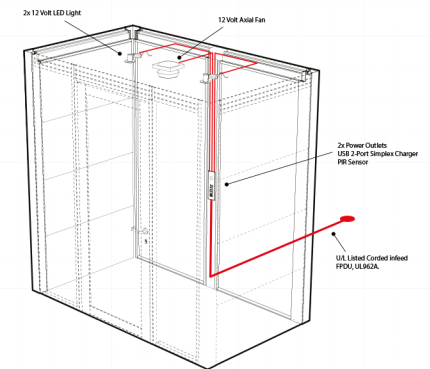

FOUR PERSON POD

CellPod creates a focused space that allows for concentration by eliminating distraction, without disconnecting from the surrounding environment. Four person pods can be used for collaborative meetings, sharing ideas or privacy during one to one meetings.

FEATURES

- 2x Power Outlets, 6ft Cord
- 1x USB 2-Port Simplex Charger
- 1x LED Light Panel
- 1x LED Dimmer Switch
- 1x PIR Sensor
- 2x Axial Fan
- 1x Smoke/Heat Detector
- 1x Opening Roof Switch (if specified)

TECHNICAL SPECIFICATION

Measurement:
110" (9ft 2") x 110" (9ft 2") x 94" (7ft 10") (94" including Airflow system).

Door:
Aluminum framed double glazed pivot door to the front can be configured on left, right & central. Thumb turn and cylinder lock are also available.

Room occupancy:
2-4 persons.

DIMENSIONS

TWO PERSON FOCUS POD

CellPod creates a focused space that allows for concentration by eliminating distraction, without disconnecting from the surrounding environment. Two person pods can be used for individuals working together, solo working or privacy during one to one meetings.

FEATURES

- 2x Power Outlets, 6ft Cord
- 1x USB 2-Port Simplex Charger
- 2x LED Light
- 1x PIR Sensor
- 1x Axial Fan

TECHNICAL SPECIFICATION

Measurement:
88" (8ft 4") x 51" (4ft 3") x 94" (7ft 10") (94" including Airflow system).

Door:
Aluminum framed double glazed pivot door to the front can be configured on left, right & central. Thumb turn and cylinder lock are also available.

Room occupancy:
2 persons.

DIMENSIONS