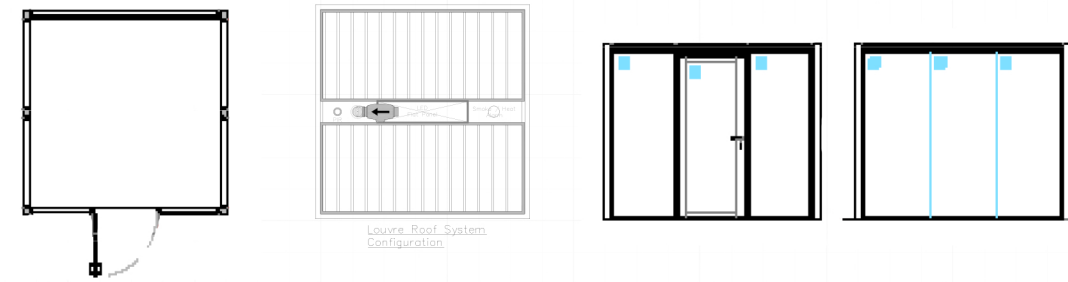

DIMENSIONS