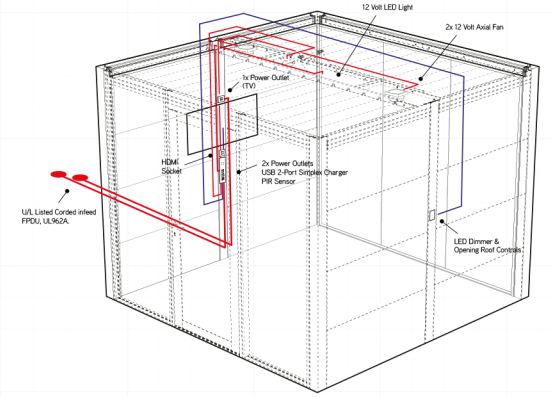

FOUR PERSON POD

CellPod creates a focused space that allows for concentration by eliminating distraction, without disconnecting from the surrounding environment. Four person pods can be used for collaborative meetings, sharing ideas or privacy during one to one meetings.

FEATURES

- 2x Power Outlets, 6ft Cord
- 1x USB 2-Port Simplex Charger
- 1x LED Light Panel
- 1x LED Dimmer Switch
- 1x PIR Sensor
- 2x Axial Fan
- 1x Smoke/Heat Detector
- 1x Opening Roof Switch (if specified)

TECHNICAL SPECIFICATION

Measurement:
110" (9ft 2") x 110" (9ft 2") x 94" (7ft 10") (94" including Airflow system).

Door:
Aluminum framed double glazed pivot door to the front can be configured on left, right & central. Thumb turn and cylinder lock are also available.

Room occupancy:
2-4 persons.

DIMENSIONS

TWO PERSON FOCUS POD

CellPod creates a focused space that allows for concentration by eliminating distraction, without disconnecting from the surrounding environment. Two person pods can be used for individuals working together, solo working or privacy during one to one meetings.

FEATURES

- 2x Power Outlets, 6ft Cord
- 1x USB 2-Port Simplex Charger
- 2x LED Light
- 1x PIR Sensor
- 1x Axial Fan

TECHNICAL SPECIFICATION

Measurement:
88" (8ft 4") x 51" (4ft 3") x 94" (7ft 10") (94" including Airflow system).

Door:
Aluminum framed double glazed pivot door to the front can be configured on left, right & central. Thumb turn and cylinder lock are also available.

Room occupancy:
2 persons.

DIMENSIONS