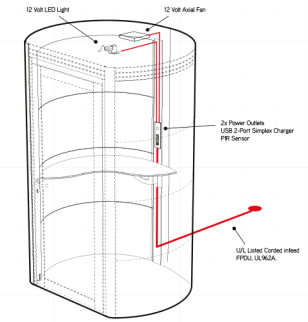

ROUND TELEPHONE POD

CellPod creates a focused space that allows for concentration by eliminating distraction, without disconnecting from the surrounding environment. One person pods can be used for individuals working or privacy when making phone calls.

FEATURES

- 2x Power Outlets, 6ft Cord
- 1x USB 2-Port Simplex Charger
- 1x LED Light
- 1x PIR Sensor
- 1x Axial Fan

TECHNICAL SPECIFICATION

Measurement:
59" (4ft 11") x 49" (4ft 1") x 94" (7ft 10") (94" including Airflow system).

Door:
Aluminum framed double glazed pivot door to the front. Thumb turn and cylinder lock are also available.

Room occupancy:
1 person

DIMENSIONS

SQUARE TELEPHONE POD

CellPod creates a focused space that allows for concentration by eliminating distraction, without disconnecting from the surrounding environment. One person pods can be used for individuals working or privacy when making phone calls.

FEATURES

- 2x Power Outlets, 6ft Cord
- 1x USB 2-Port Simplex Charger
- 1x LED Light
- 1x PIR Sensor
- 1x Axial Fan

TECHNICAL SPECIFICATION

Measurement:
49" (4ft 1") x 49" (4ft 1") x 87" (7ft 3") (89" including Airflow system).

Door:
Aluminum framed double glazed pivot door to the front. Thumb turn and cylinder lock are also available.

Room occupancy:
1 person.

DIMENSIONS