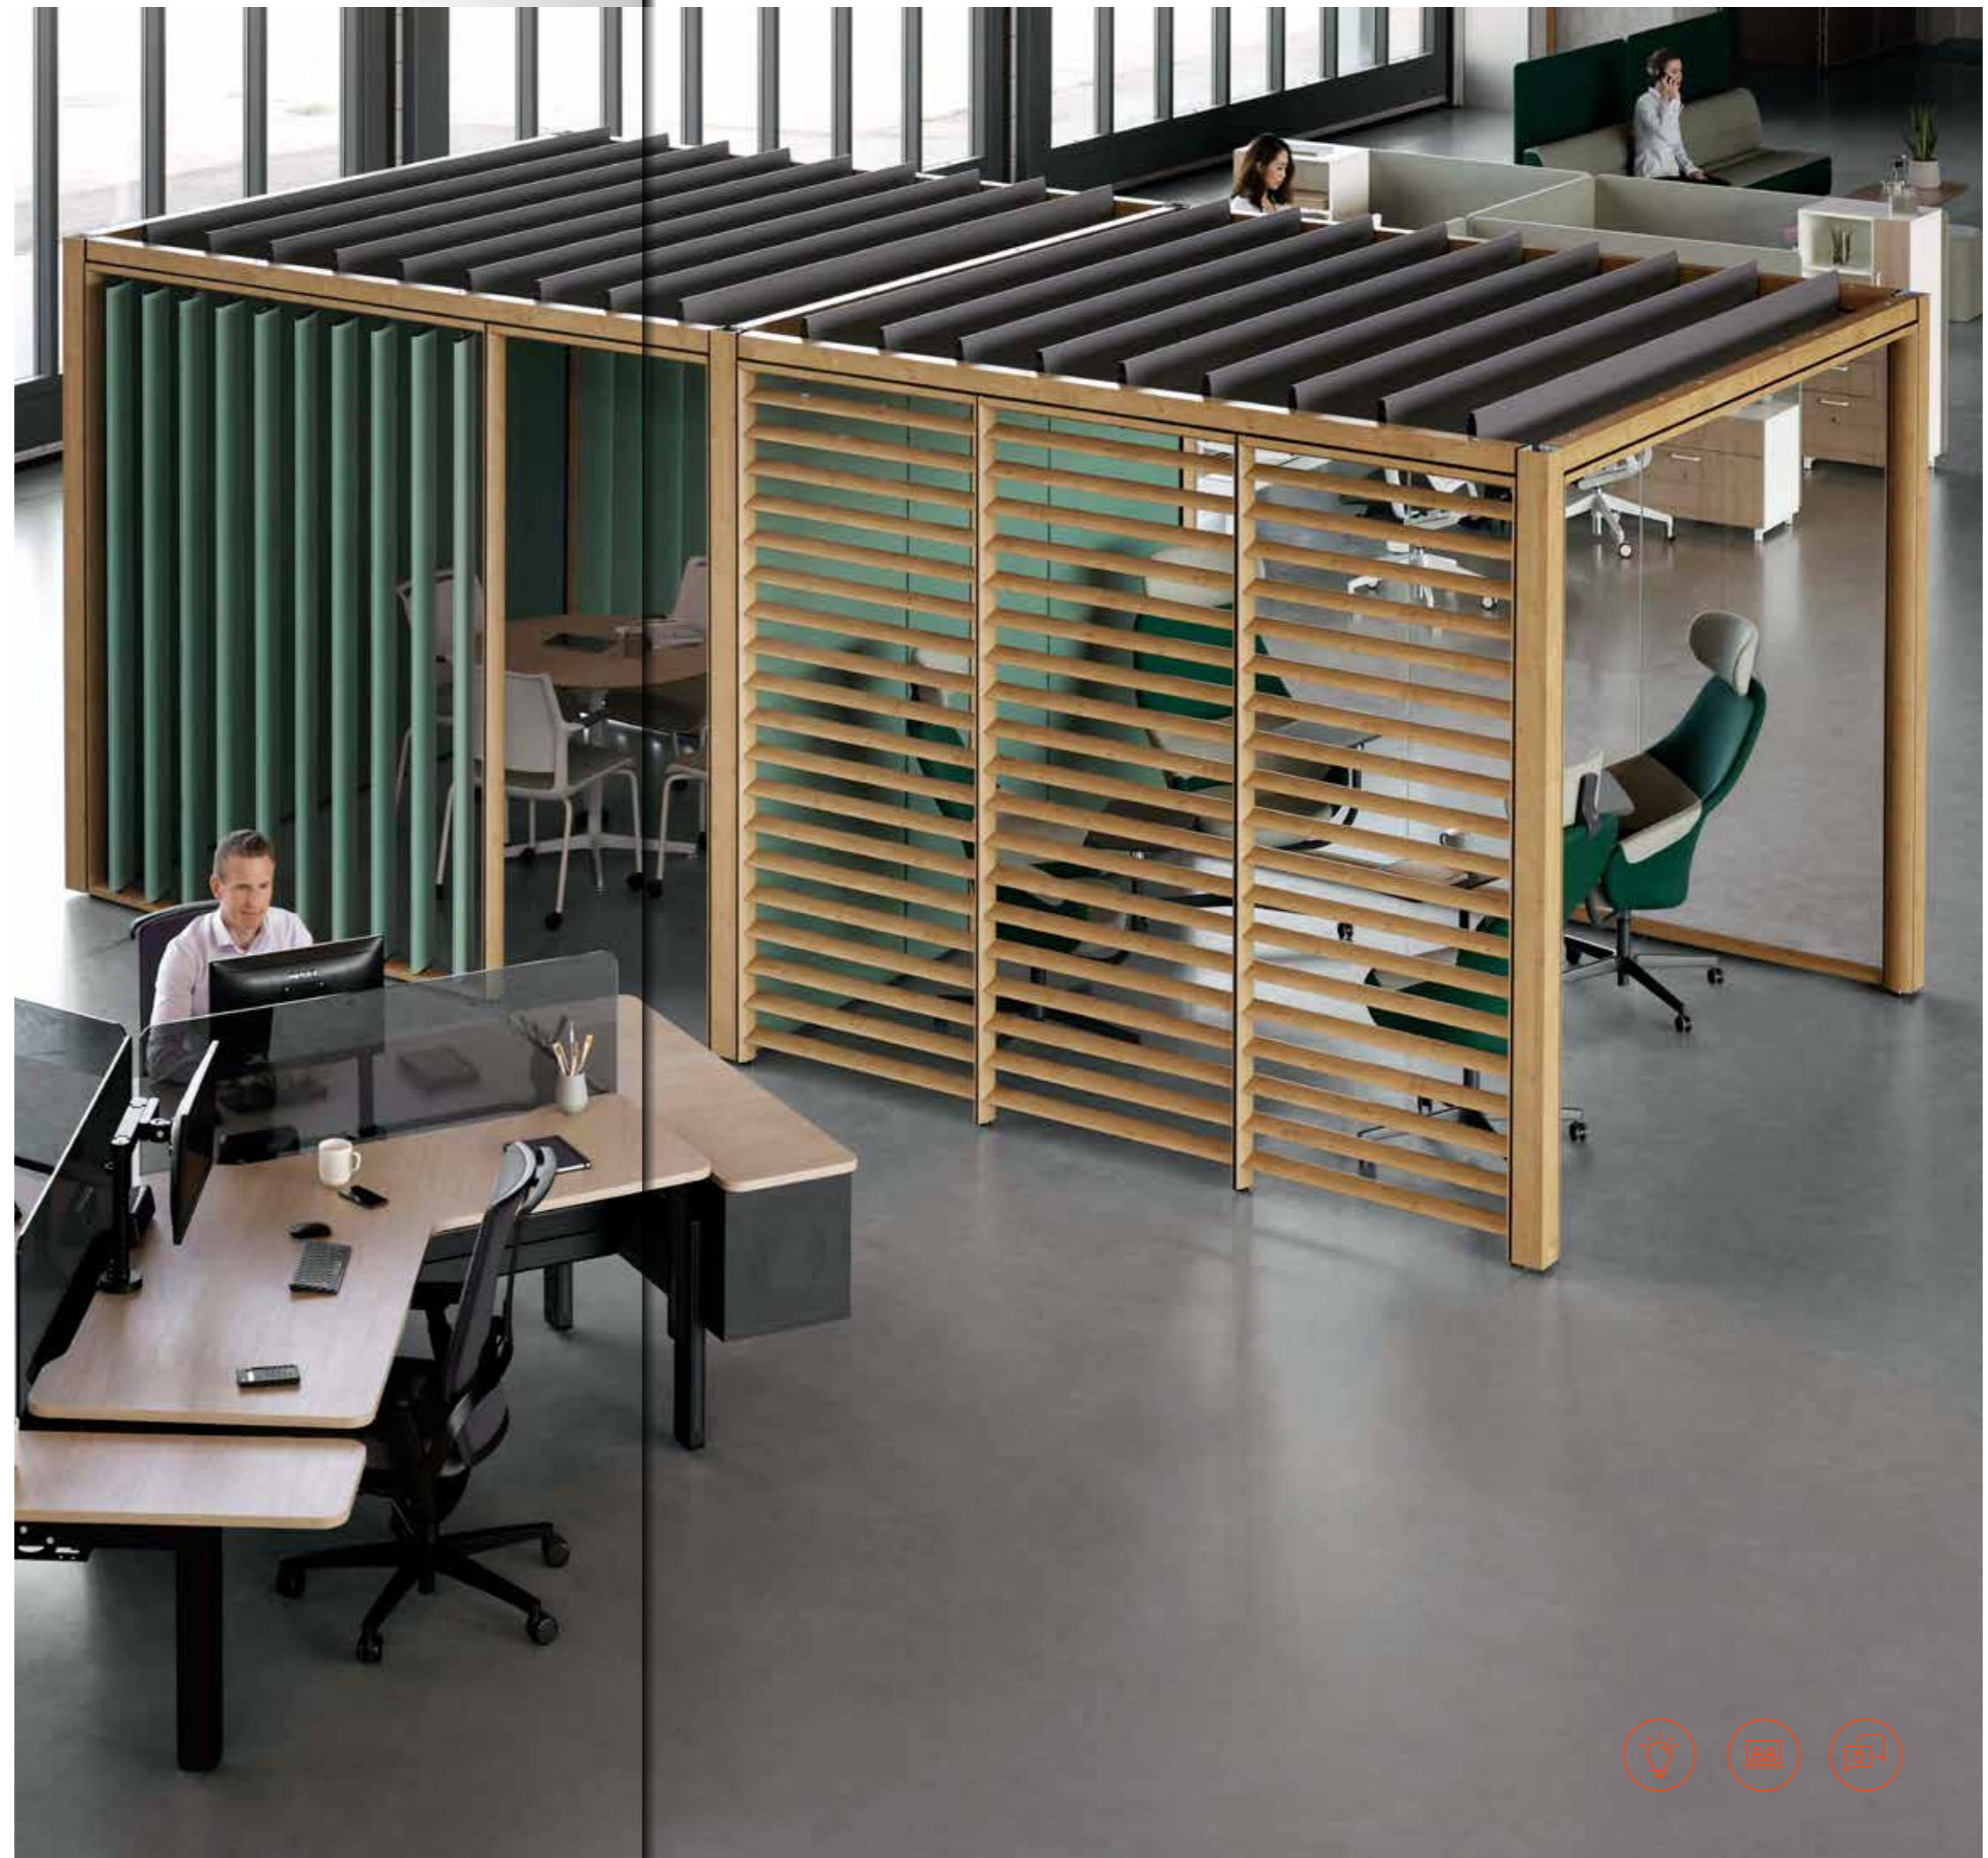

AN OPEN STRUCTURE CREATING SECLUSION AND COLLABORATION SPACES WITHIN WORK ENVIRONMENTS.

Defining space can be more than a room with a door. Sometimes to make a space work you need to make it a destination, somewhere people go to get something done. We have observed this as a growing trend in workplace design. Using some of the same principles and aesthetics that drove the development of the CellPod, we felt we could deliver something better. Cabana is a modular, demountable system that defines space.

As a modular system, you can select what type of wall construction you want. Each wall of Cabana can be different if you like. The main extrusions are wrapped in an Oak foil to give a more custom built look. Cabana can be specified with a closed acoustic ceiling with integrated lighting or with a slated upholstered fin ceiling.