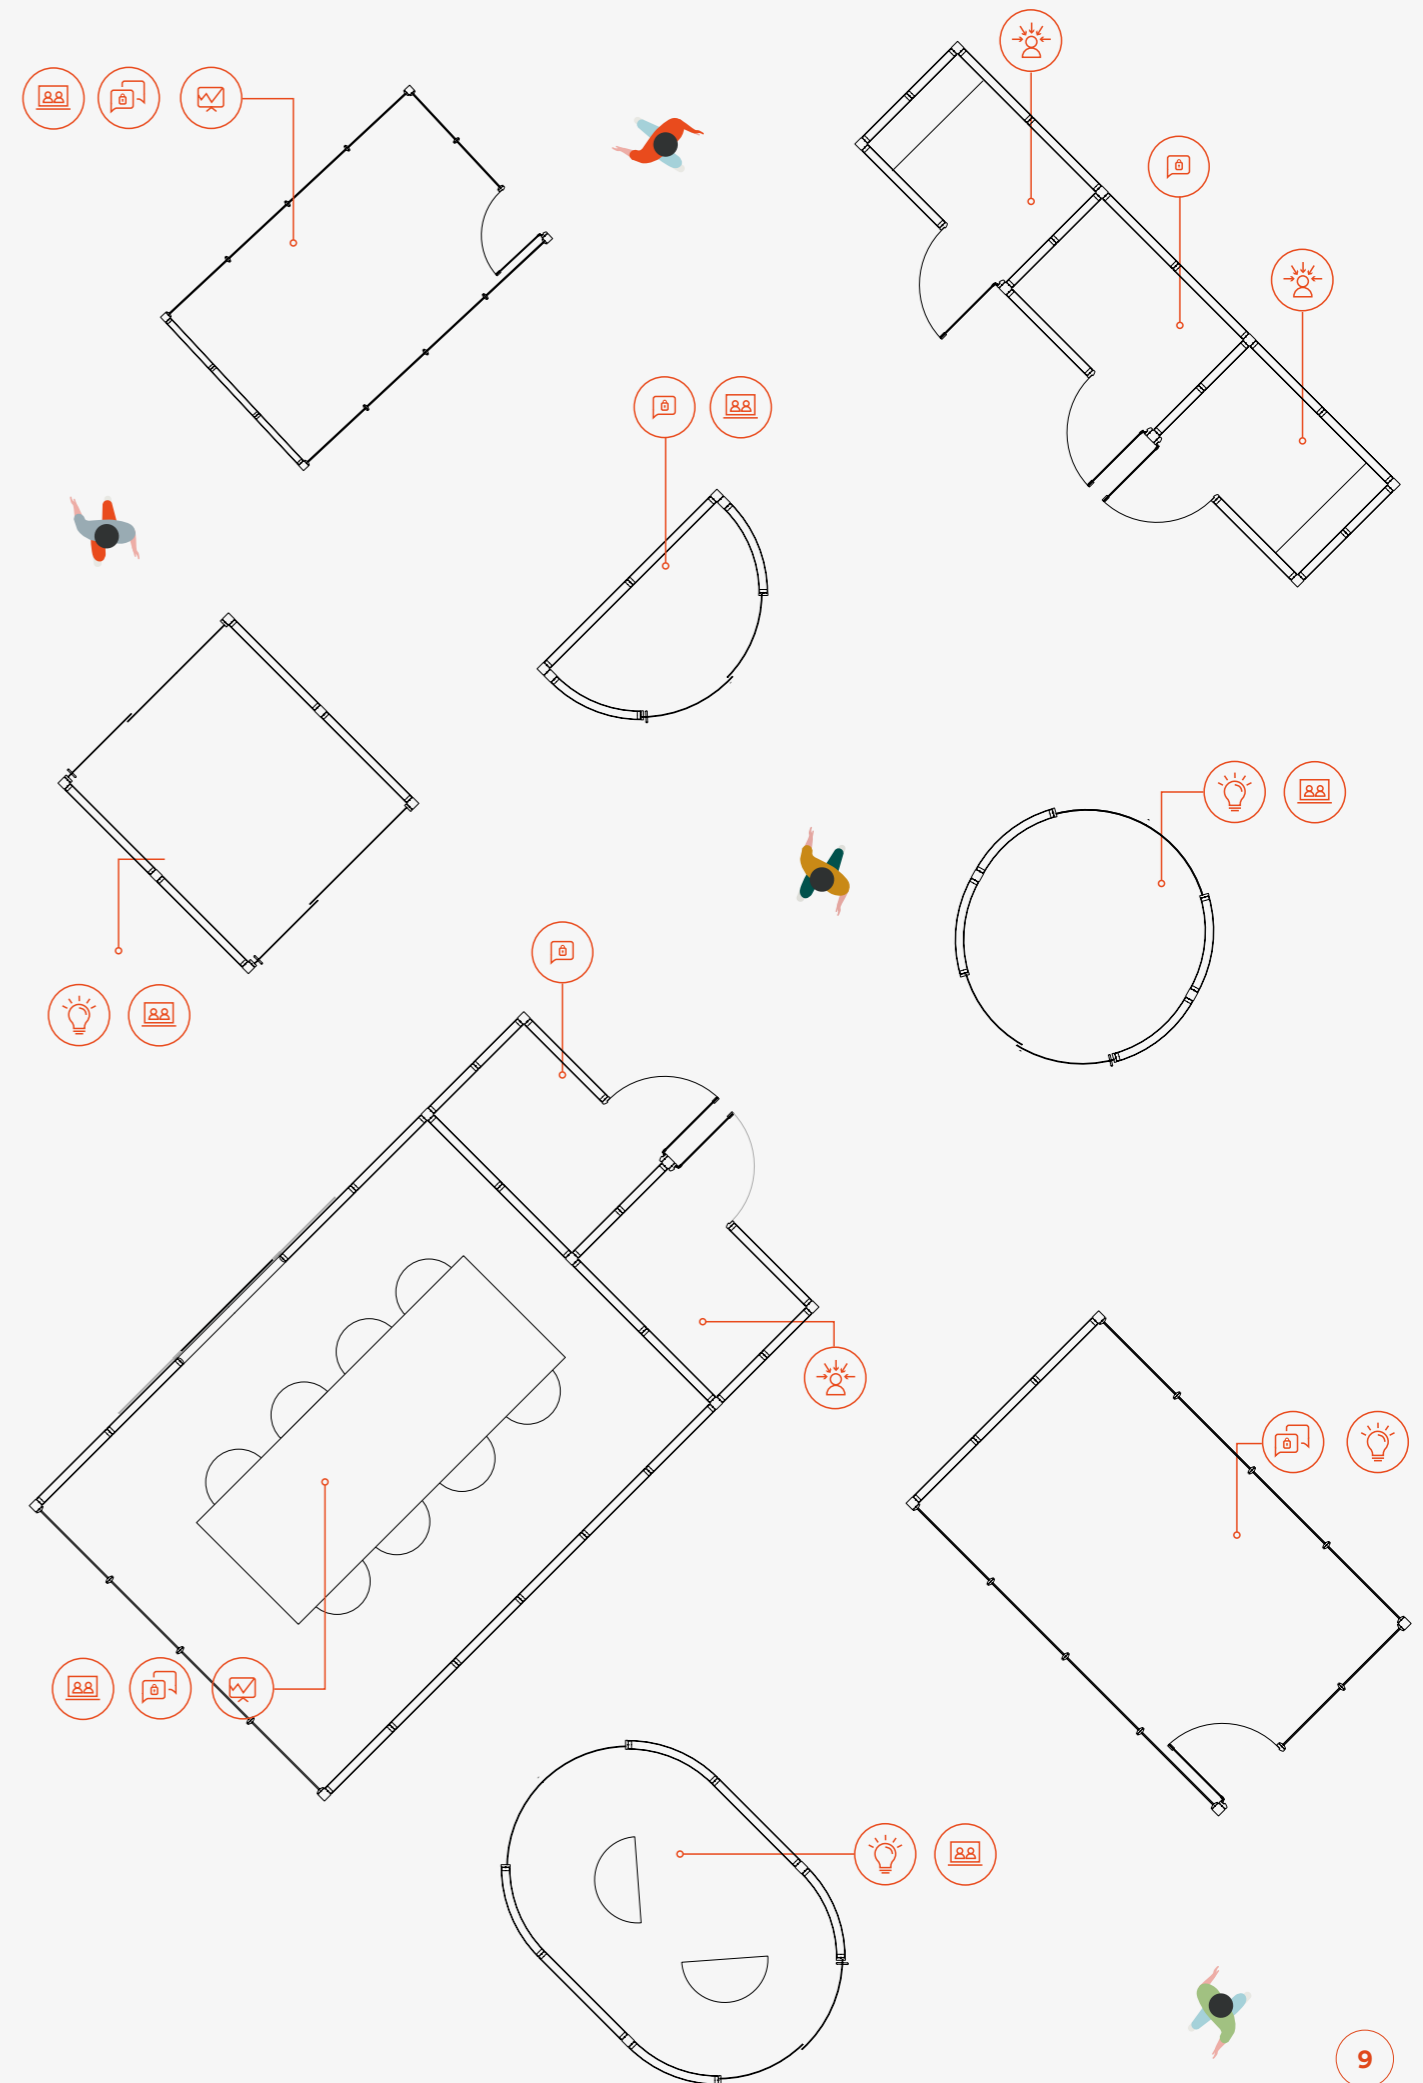

DEFINE YOUR SPACE

You design, we create. Designed to integrate seamlessly within its surroundings, CellPod is a freestanding, fully demountable and reconfigurable furniture system, engineered to create unique environments for the office or workspace. Embracing the essence of sustainability, CellPod virtually eradicates the waste associated with semi-permanent space management methods.

CellPod provides an excellent alternative when creating privacy and collaboration spaces. Utilizing a combination of simple architecture, with glass, TFL, laminate, or fabric panels, a vast array of space permutations are possible.

No pre-set modules or sizes - Working together we can design the perfect CellPod environment, fully compliant with all workplace and building regulations, internationally, and tailored to suit your business needs.