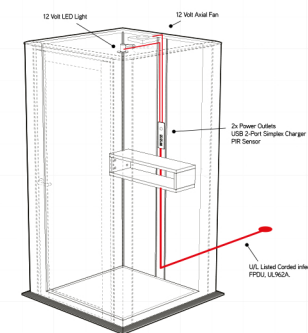

TECHNICAL SPECIFICATION

Measurement:
49" (4ft 1") x 49" (4ft 1") x 87" (7ft 3") (89" including Airflow system).

Door:
Aluminum framed double glazed pivot door to the front. Thumb turn and cylinder lock are also available.

Room occupancy:
1 person.