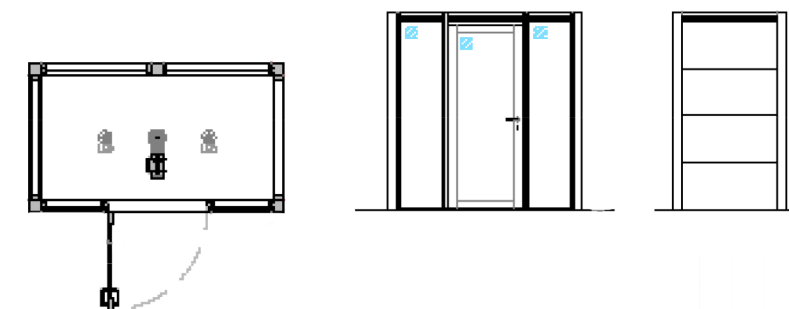

DIMENSIONS